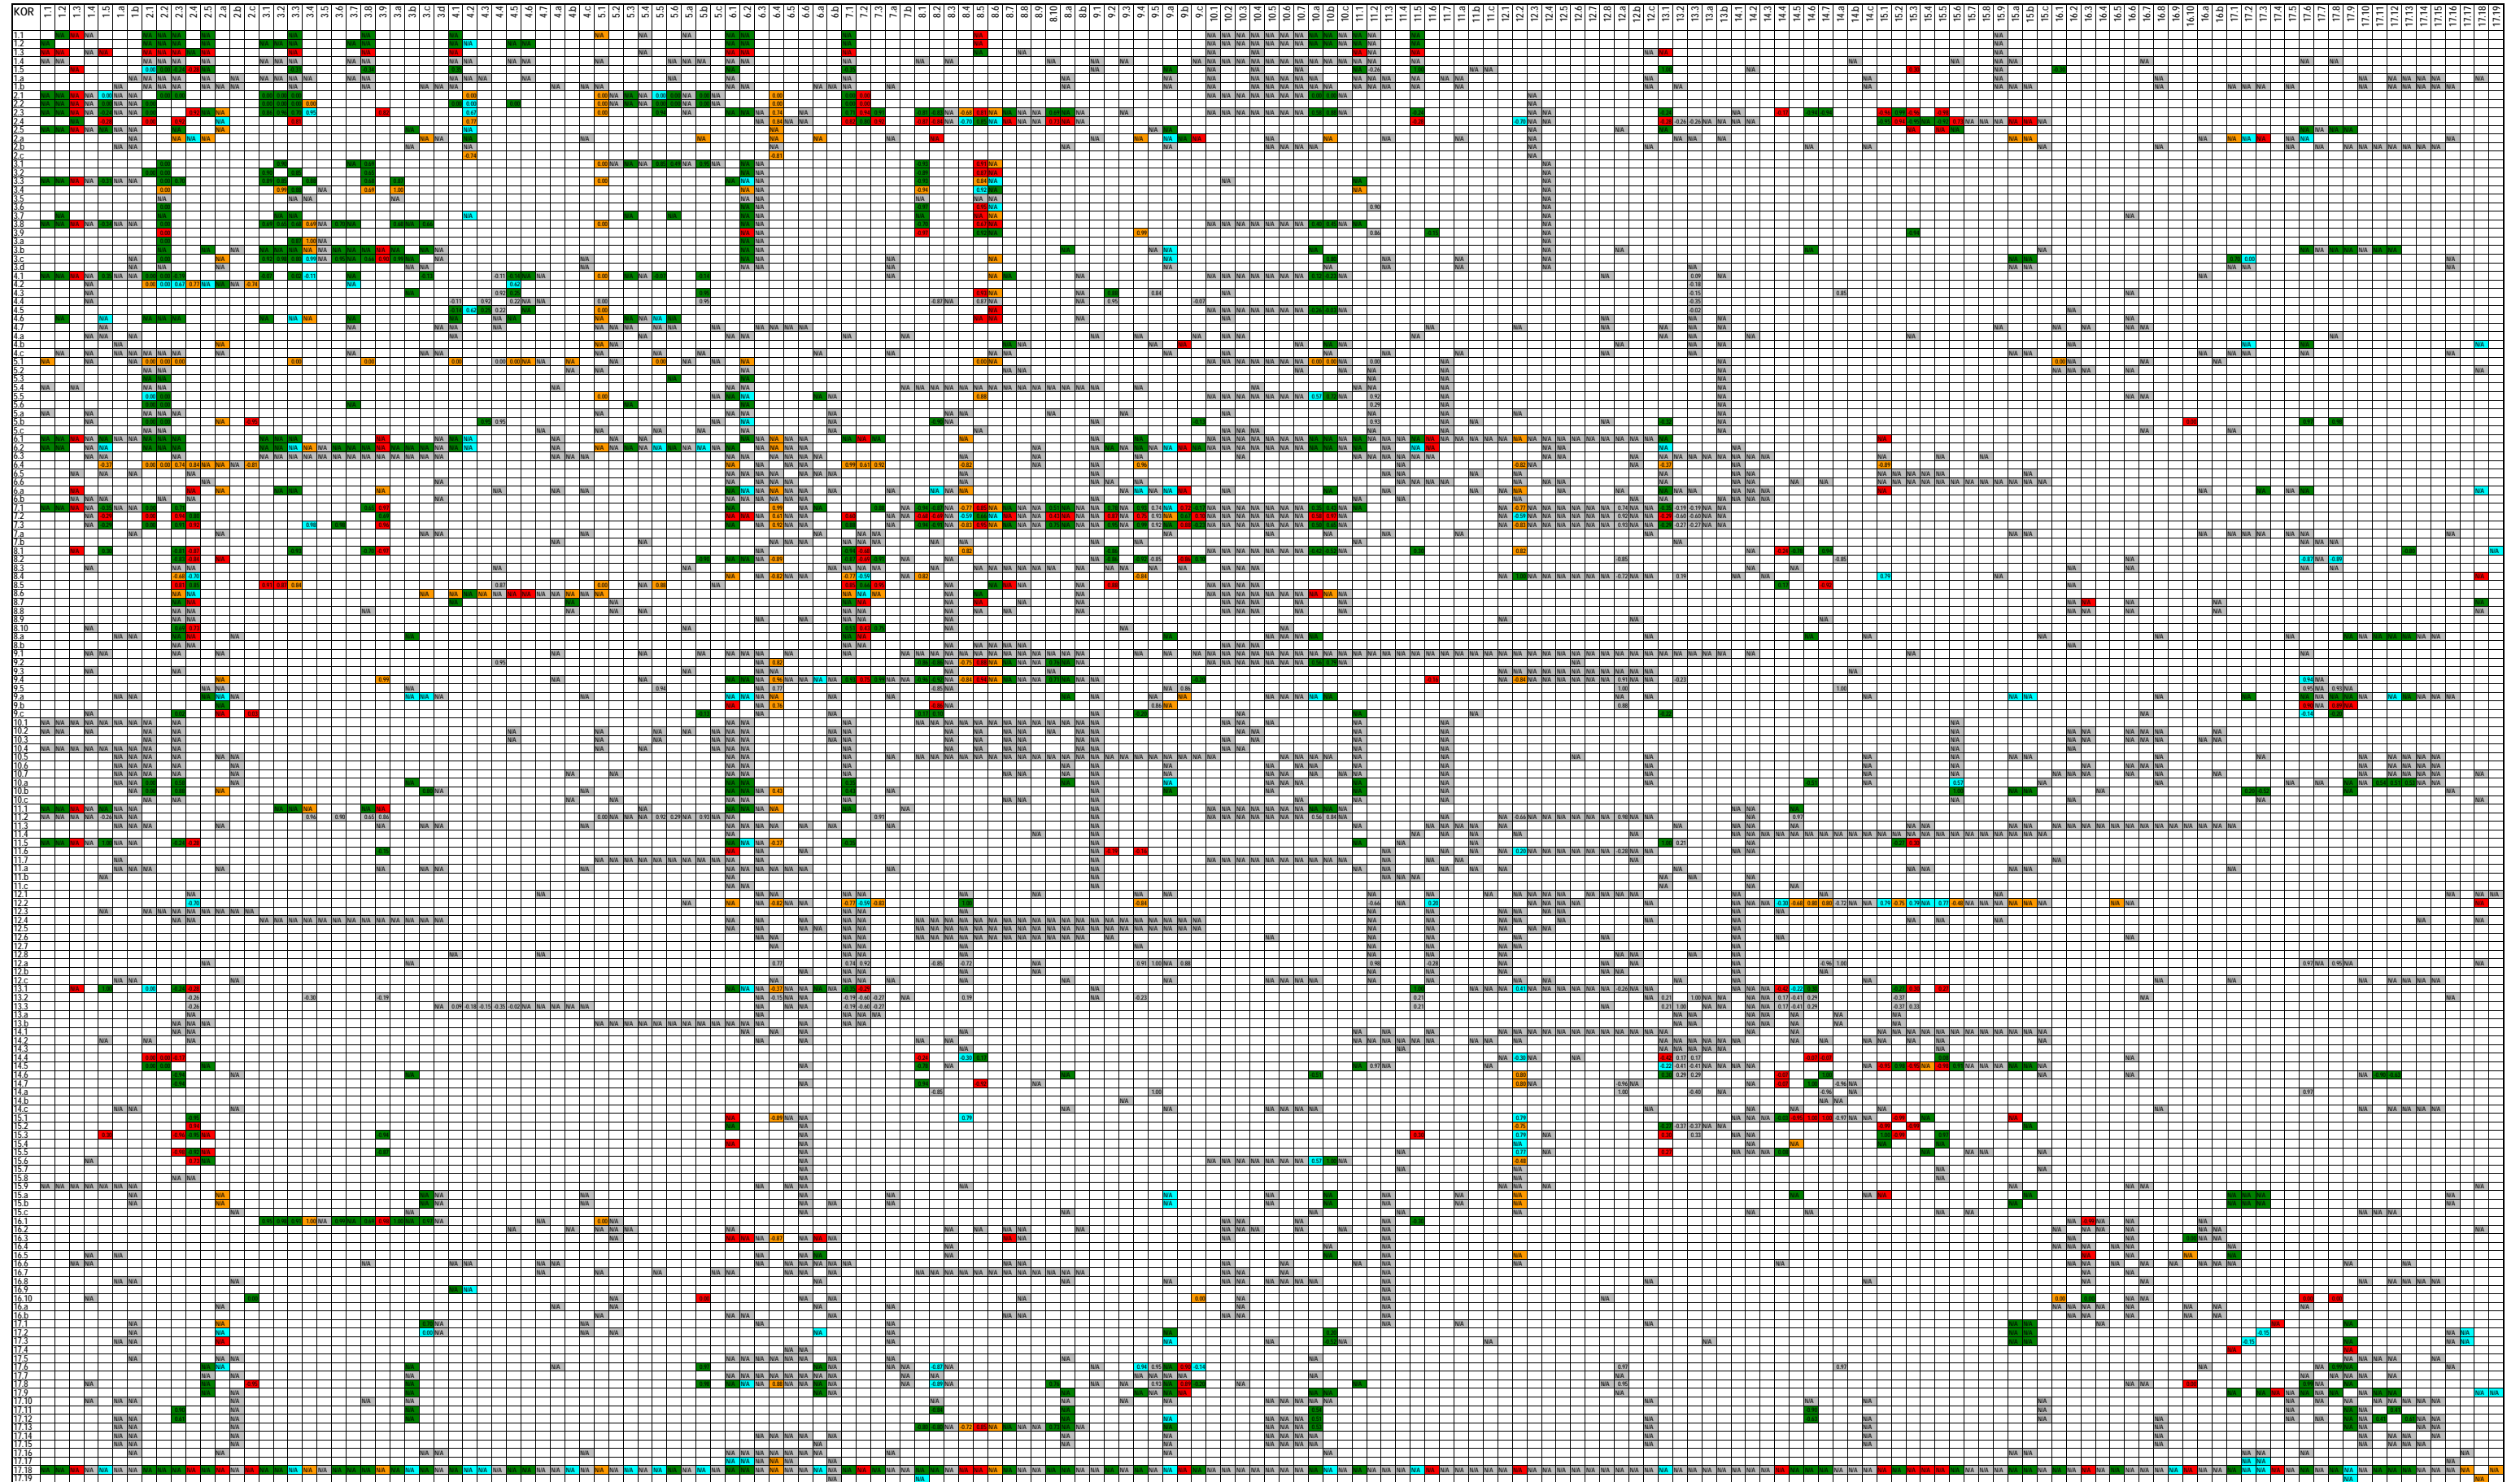

Korea: Dashboard on Synergies and Trade-offs between SDG Targets

Colors: Strong negative Weak negative Weak positive Strong positive