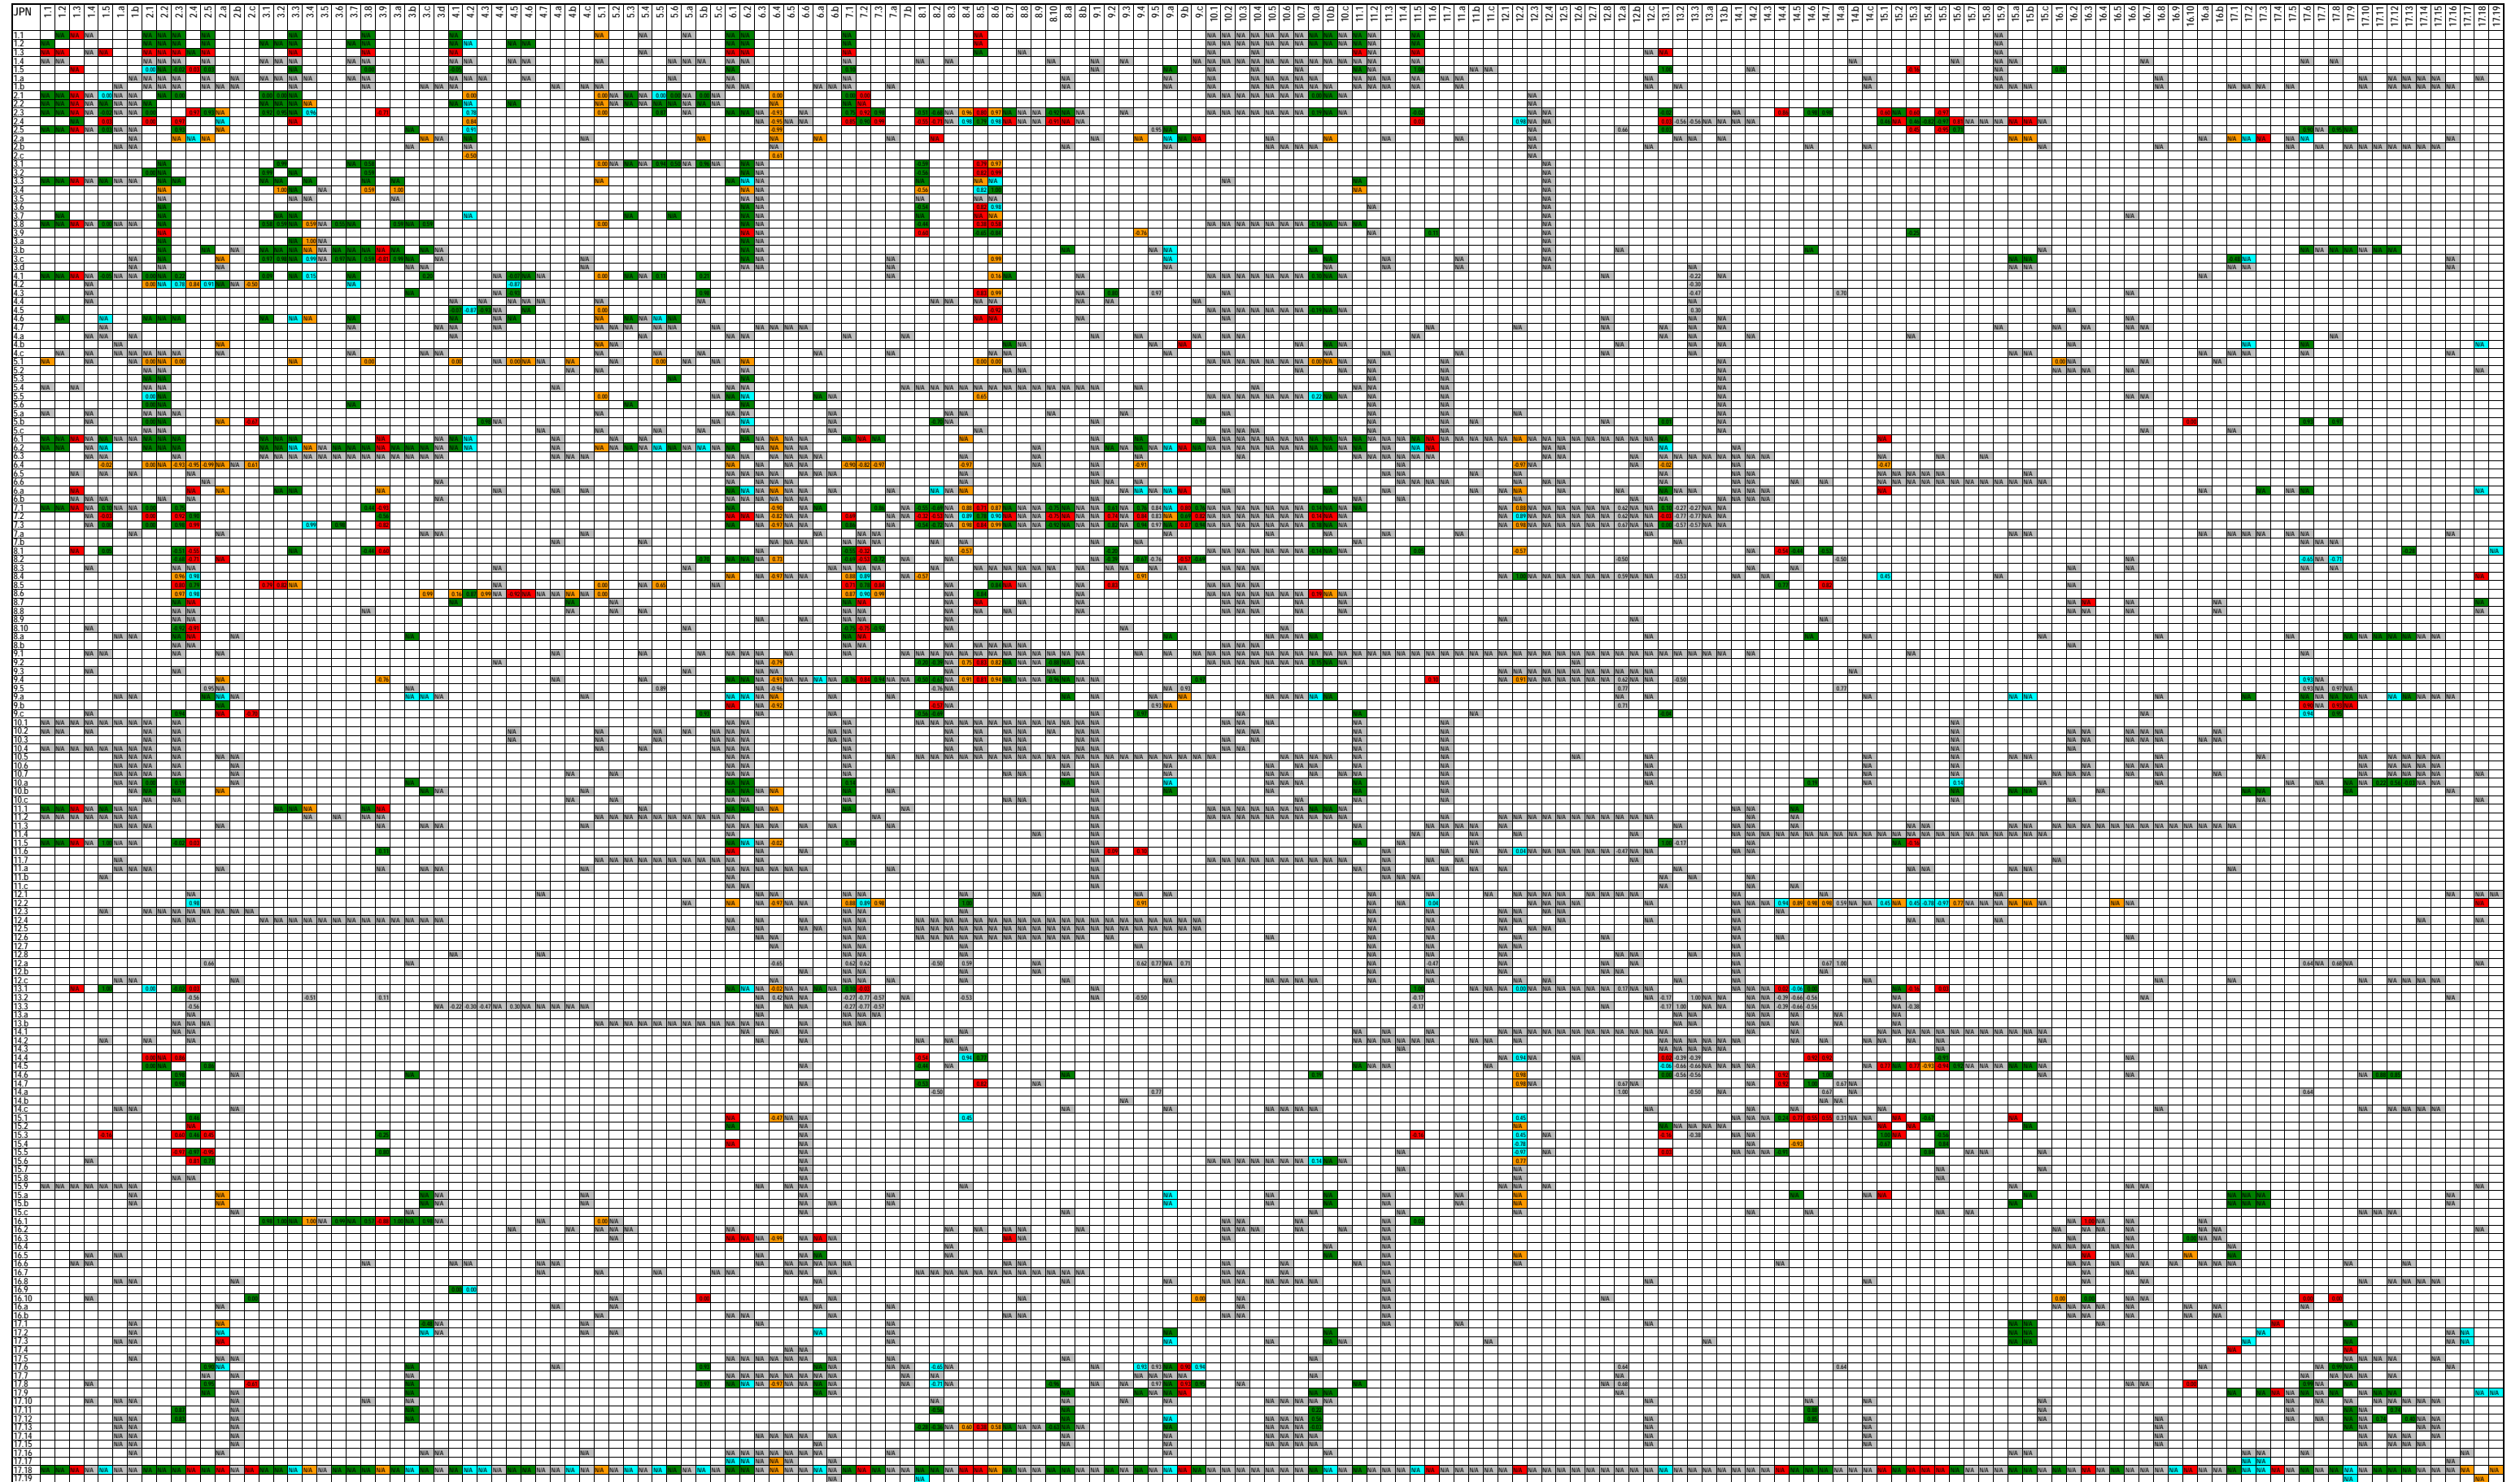

Japan: Dashboard on Synergies and Trade-offs between SDG Targets

Colors: Strong negative Weak negative Weak positive Strong positive