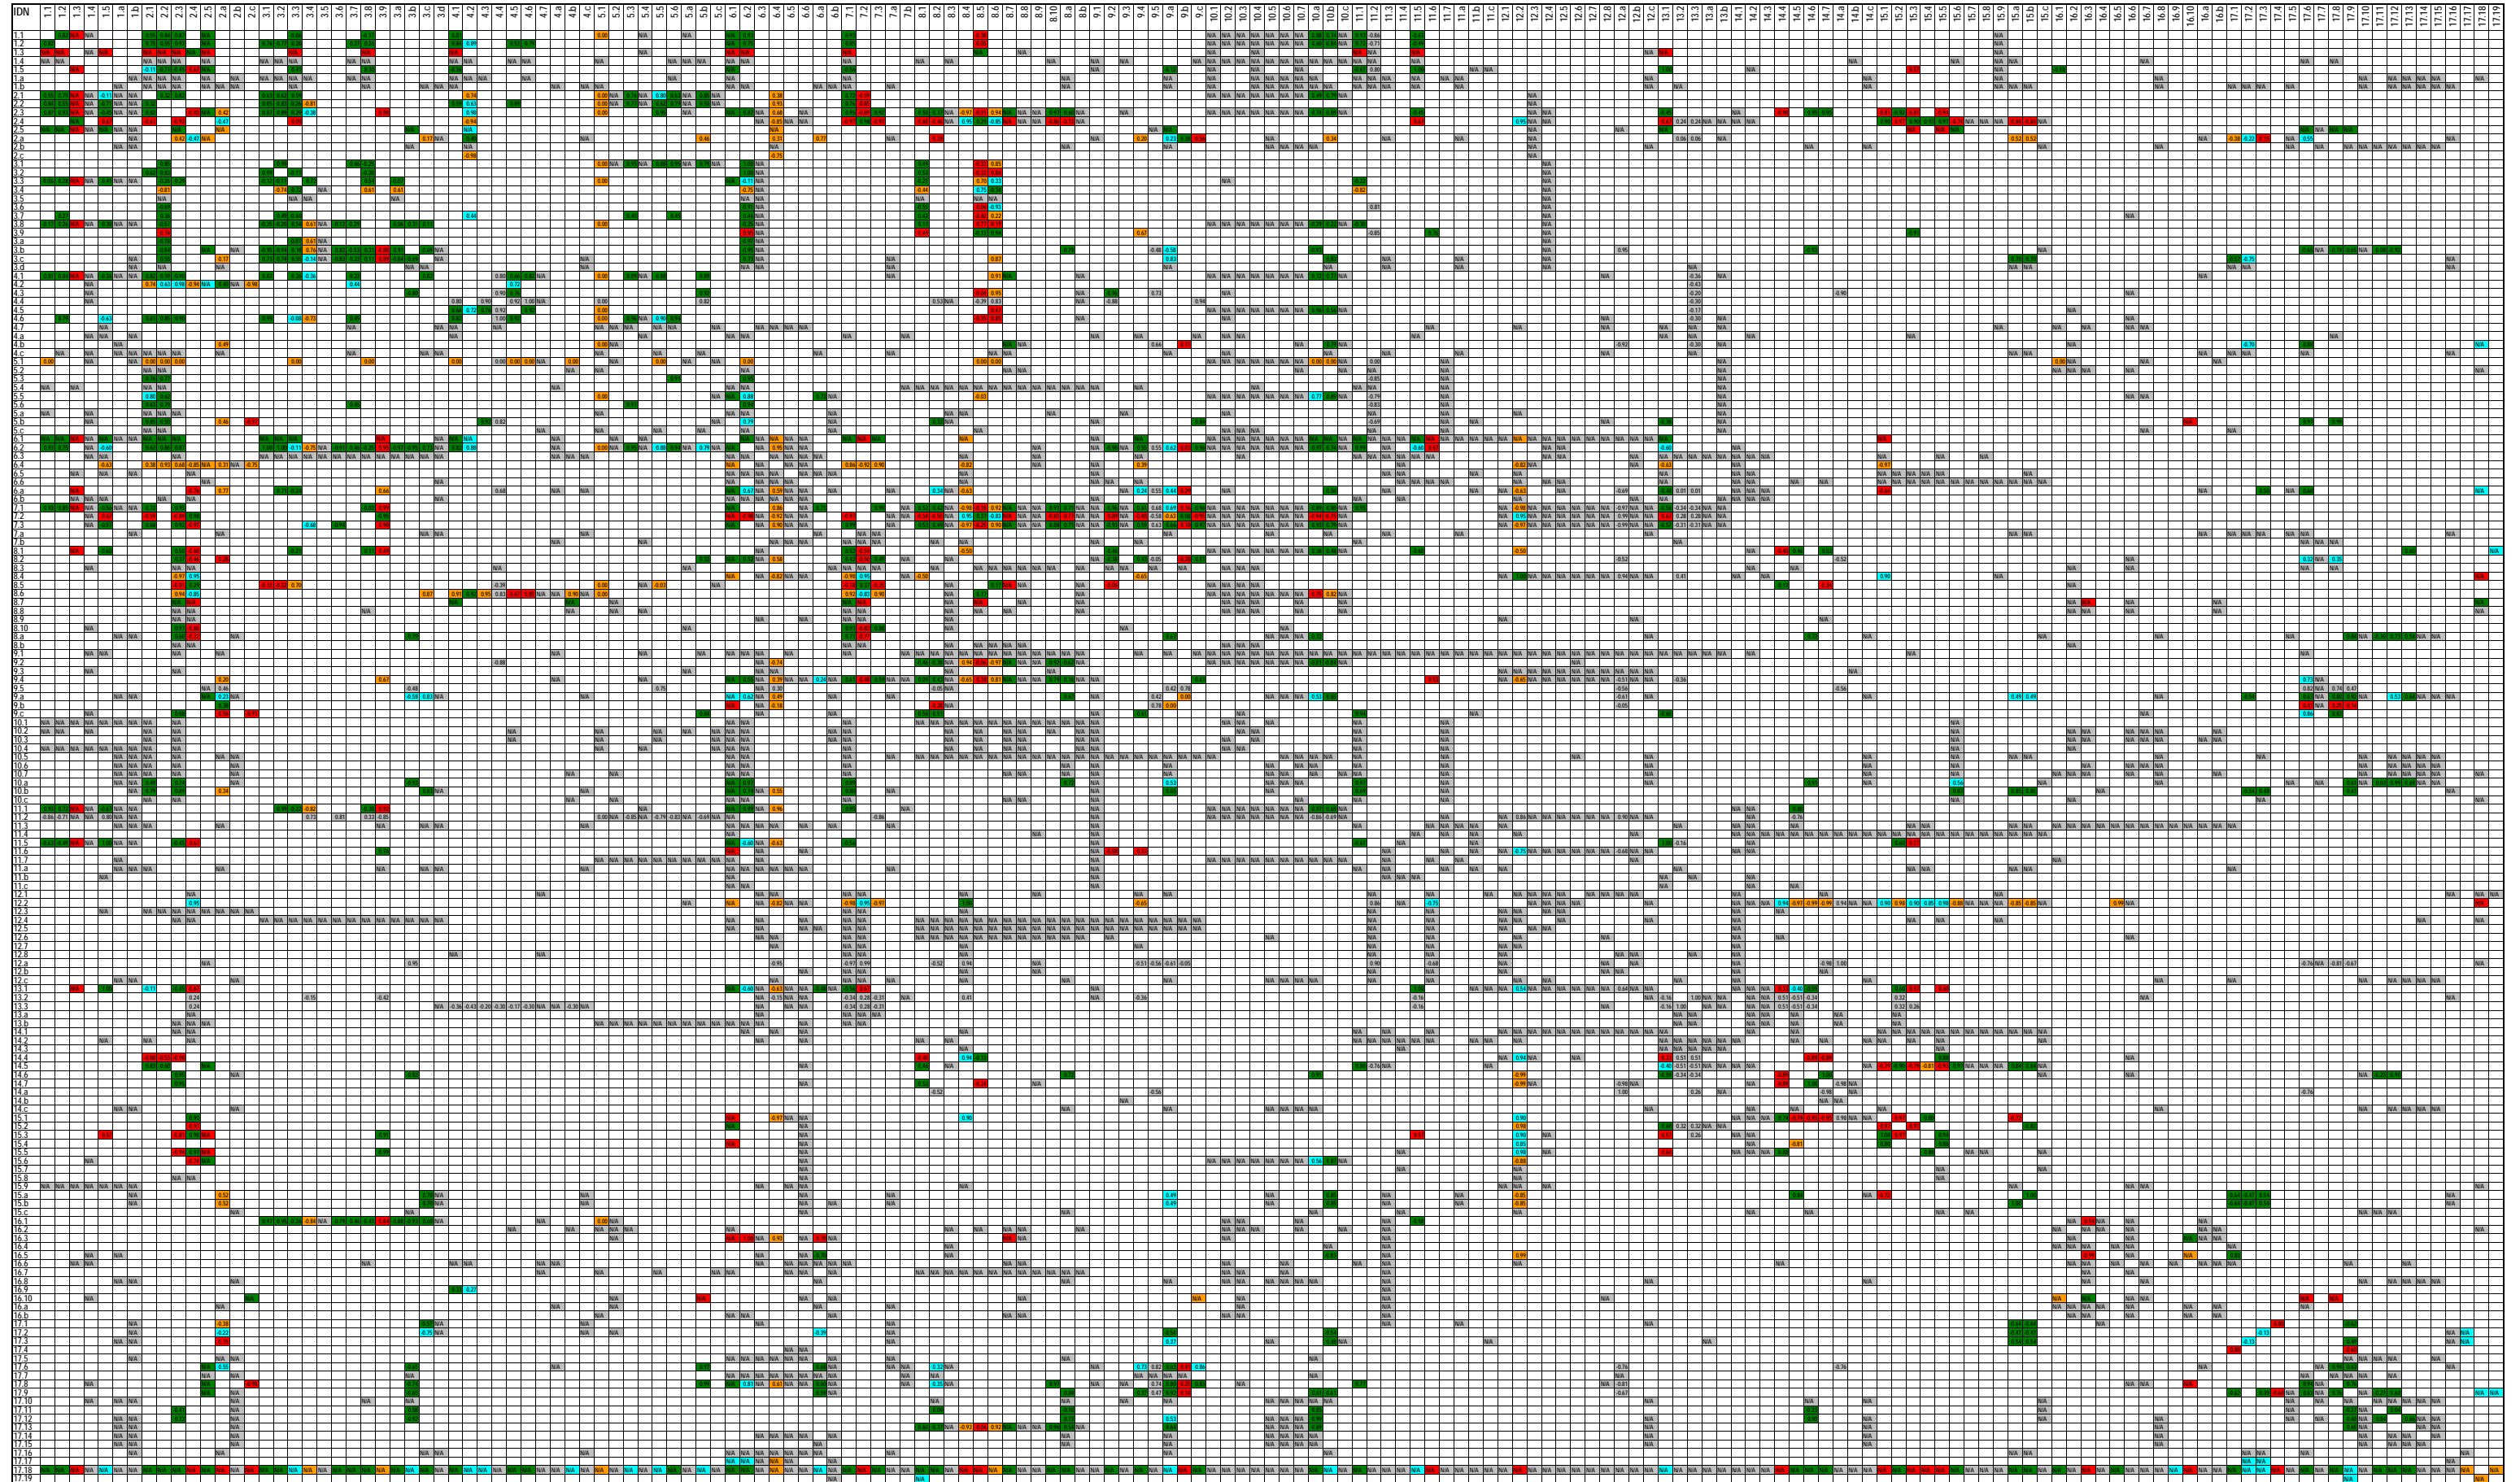

Indonesia: Dashboard on Synergies and Trade-offs between SDG Targets

Colors: Strong negative Weak negative Weak positive Strong positive