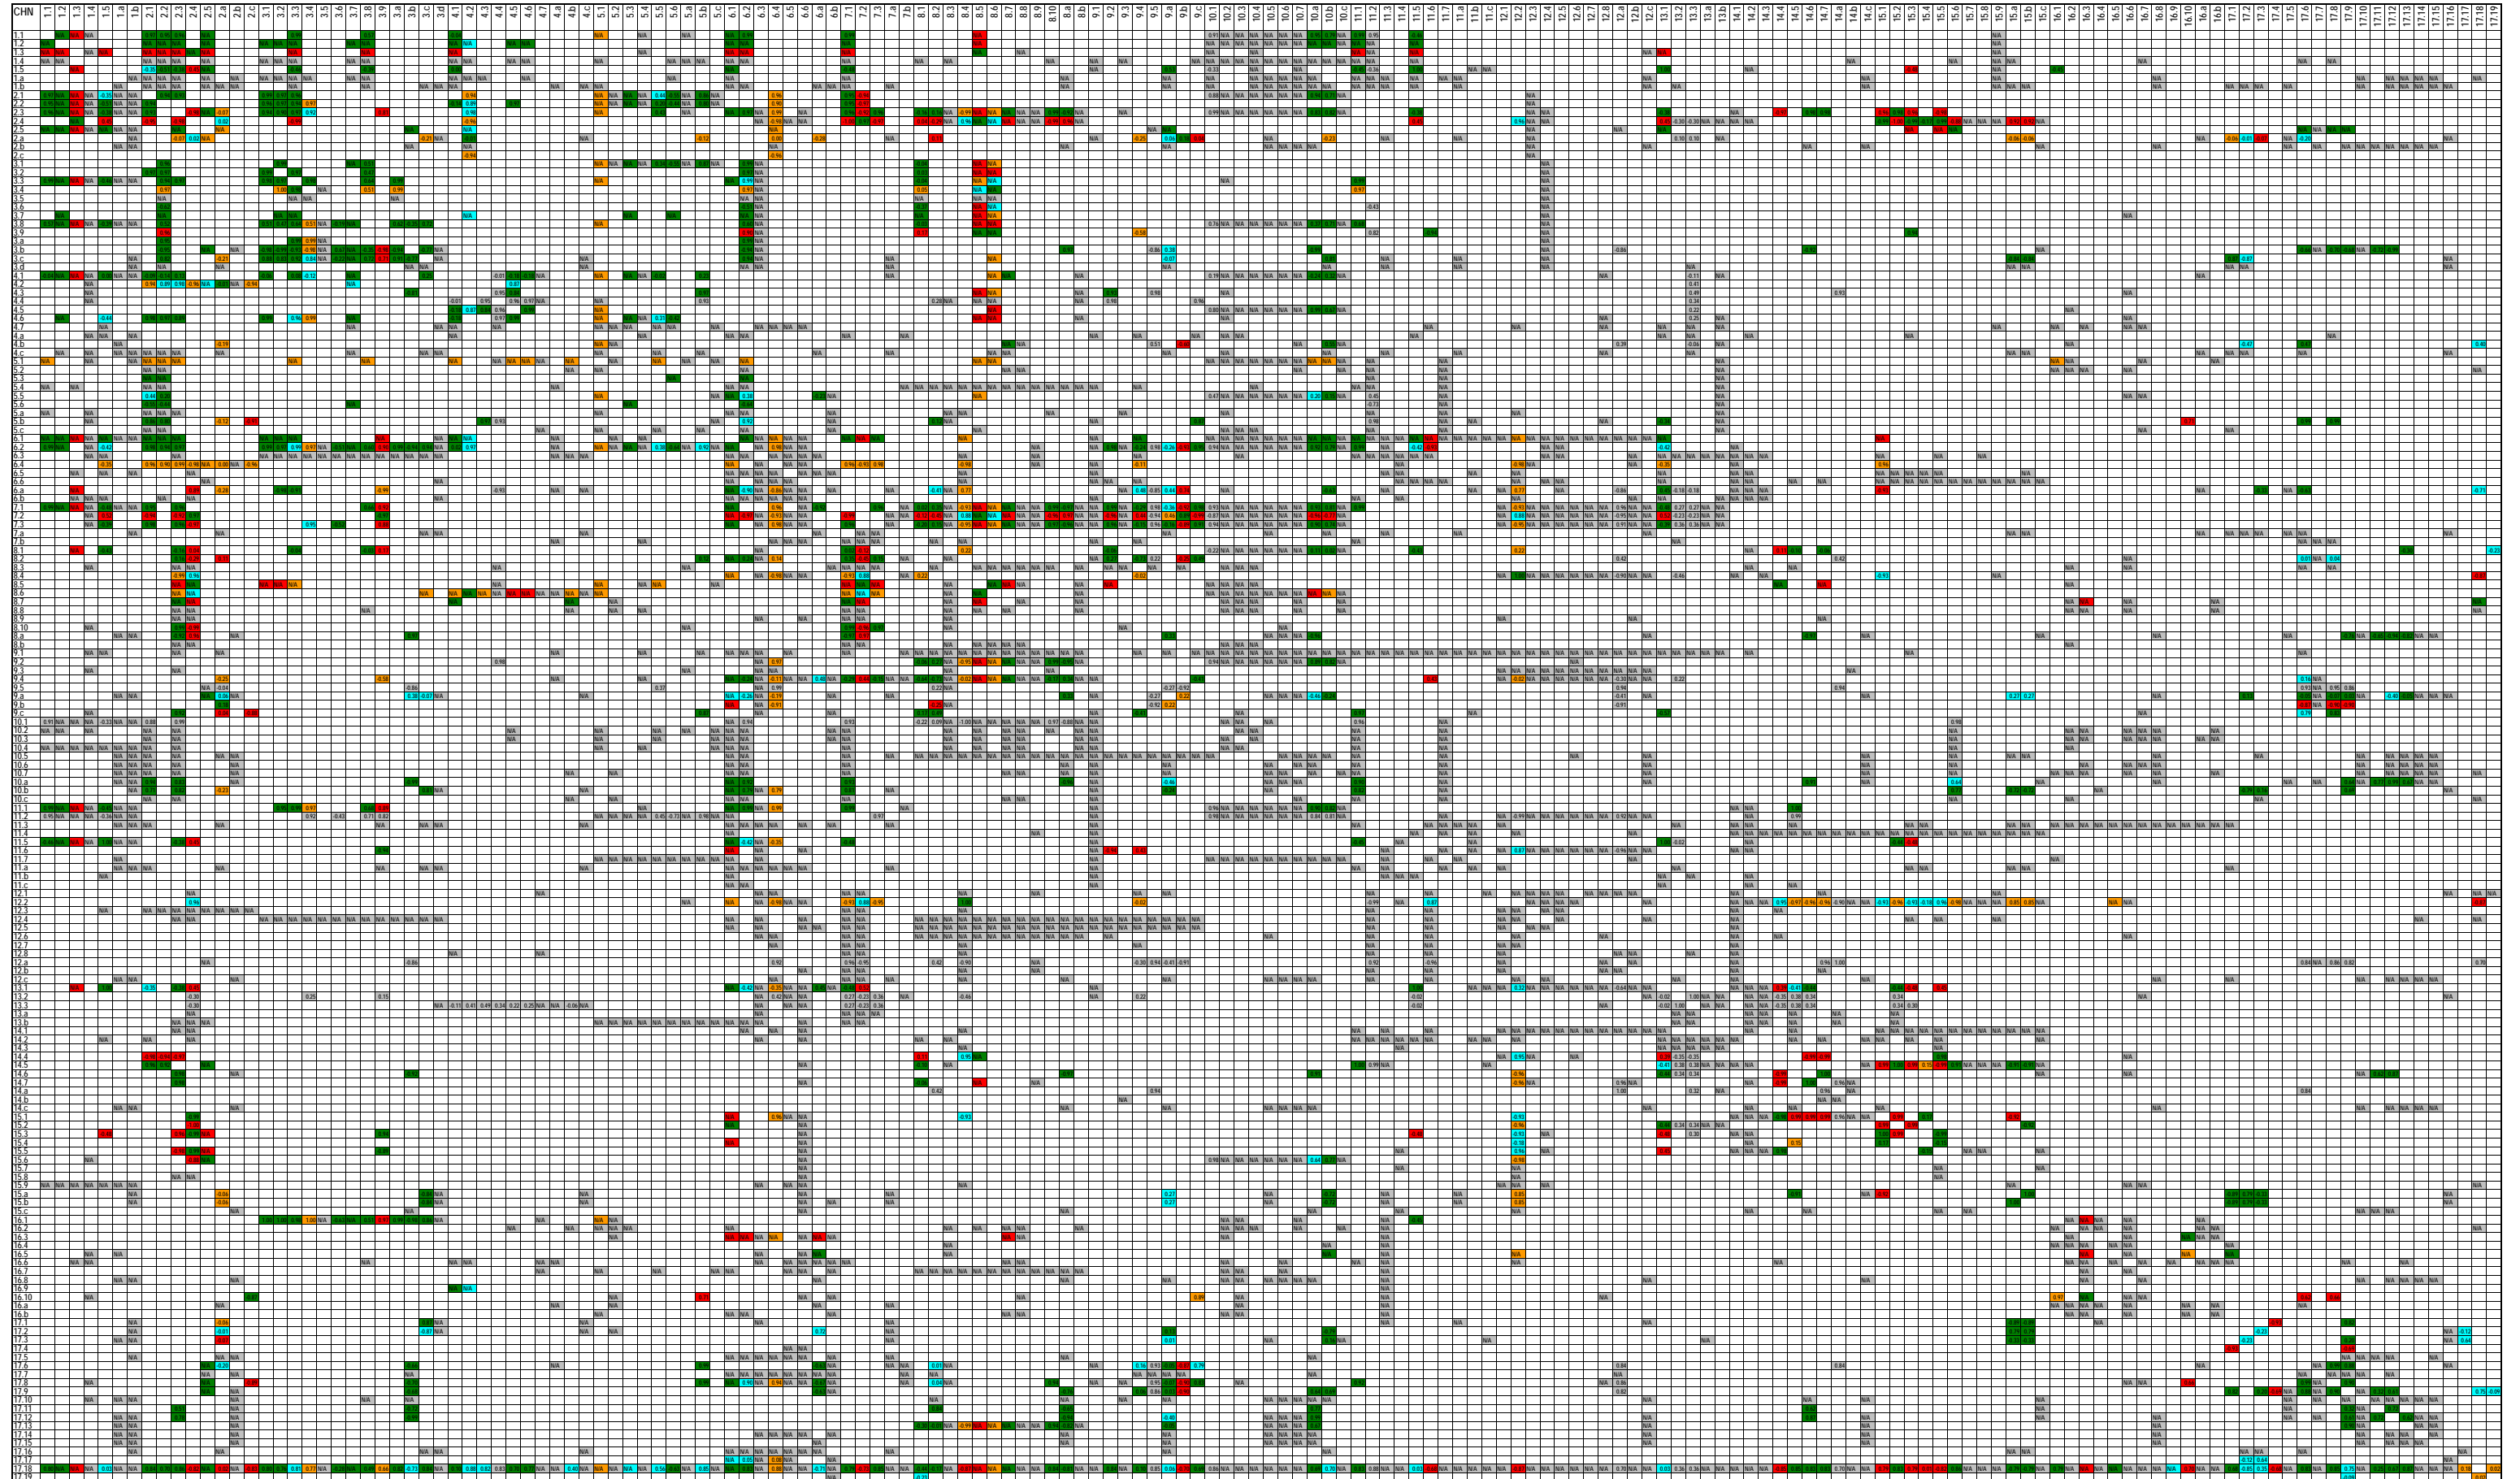

# China: Dashboard on Synergies and Trade-offs between SDG Targets

Colors: Strong negative Weak negative Weak positive Strong positive